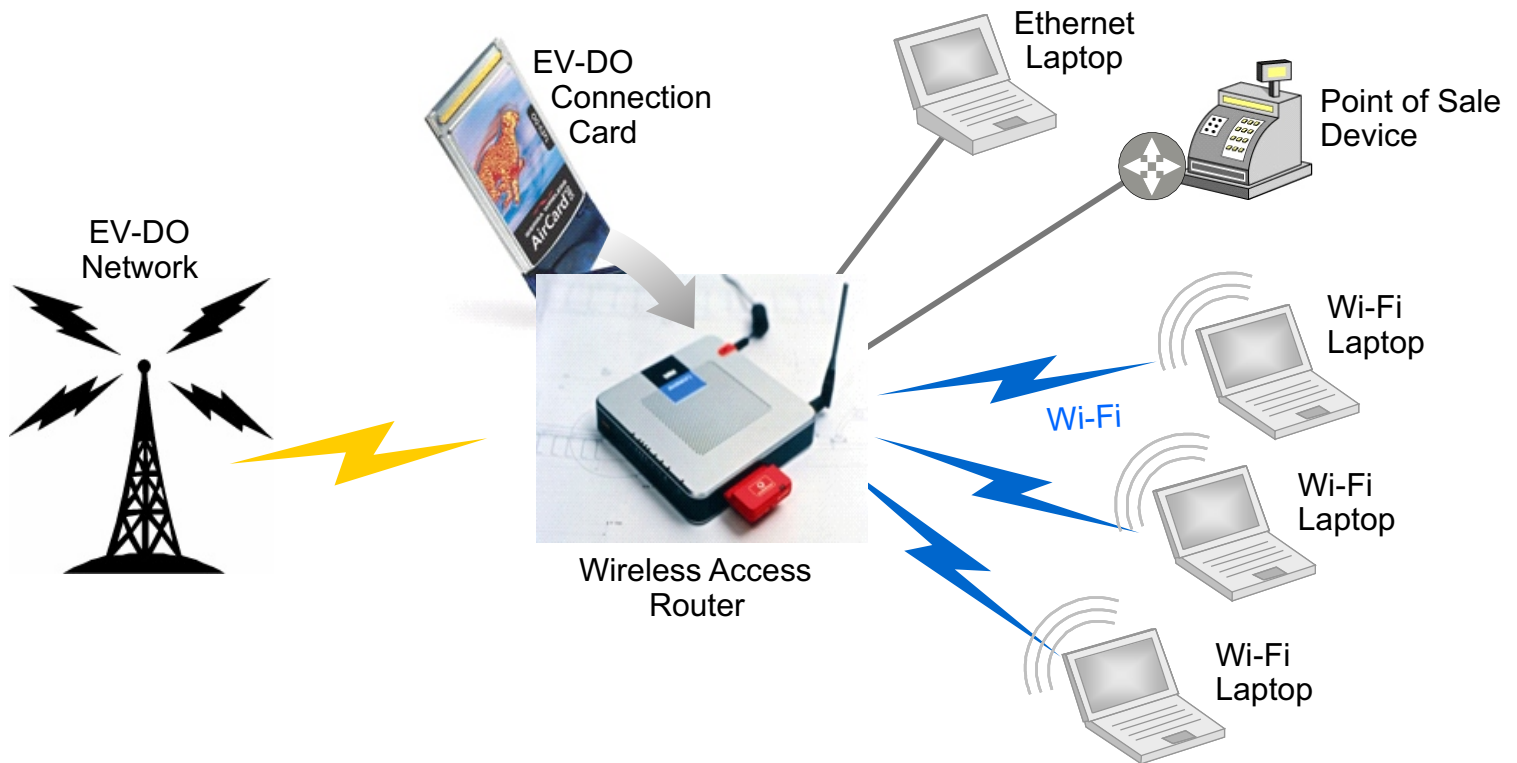

# GET CONNECTED!

## Mobile Broadband Router Overview

A mobile broadband router is a piece of equipment that uses a Connection Card to provide CDMA wireless WAN access and Wi-Fi or an Ethernet connection on the LAN side