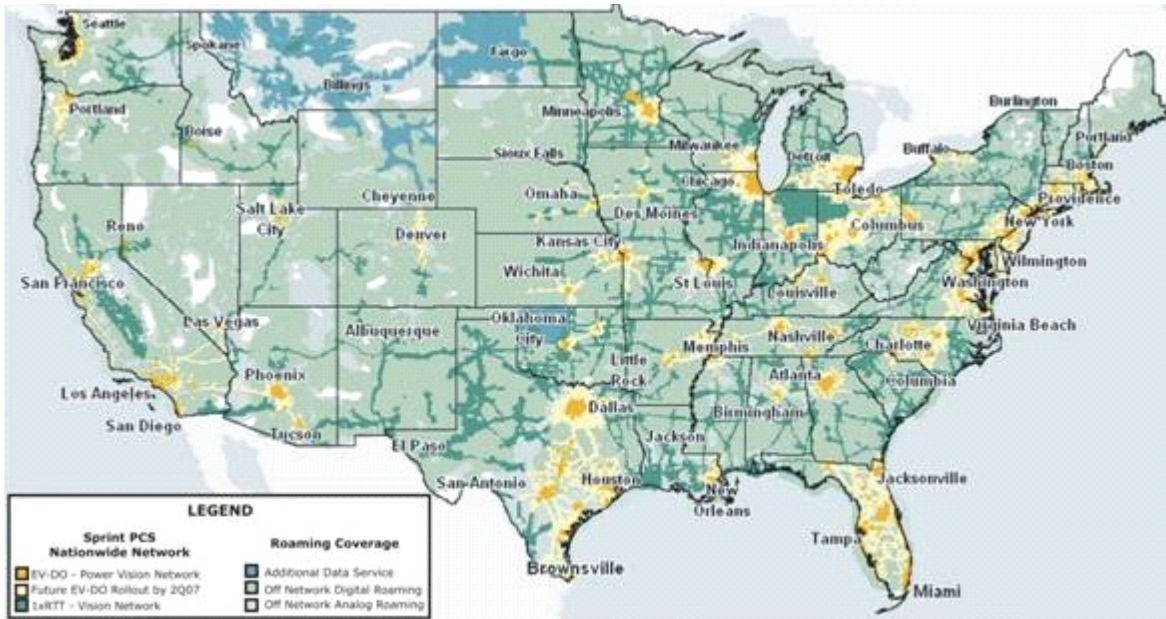

# Nationwide Sprint PCS Network Coverage Map

## EV-DO Coverage

Sprint offers Mobile Broadband coverage to:

- 188.4 million people nationwide (over half the US population)
- 219 markets nationwide with populations of 100,000 or more
- 780 airports across the United States

### Regarding EV-DO Coverage Maps

These maps depict approximate service areas for outdoor coverage, based on computer-generated, radio-frequency coverage projections and information provided by third parties. They are not a guarantee of service availability. EV-DO coverage is anticipated coverage at launch and subject to change at Sprint's discretion. Actual coverage, quality, and availability of coverage may vary based on network problems, signal strength, customer equipment, terrain, structures, weather, and other limitations or conditions. EV-DO coverage is not available everywhere and may not be available in all the areas depicted on these maps.